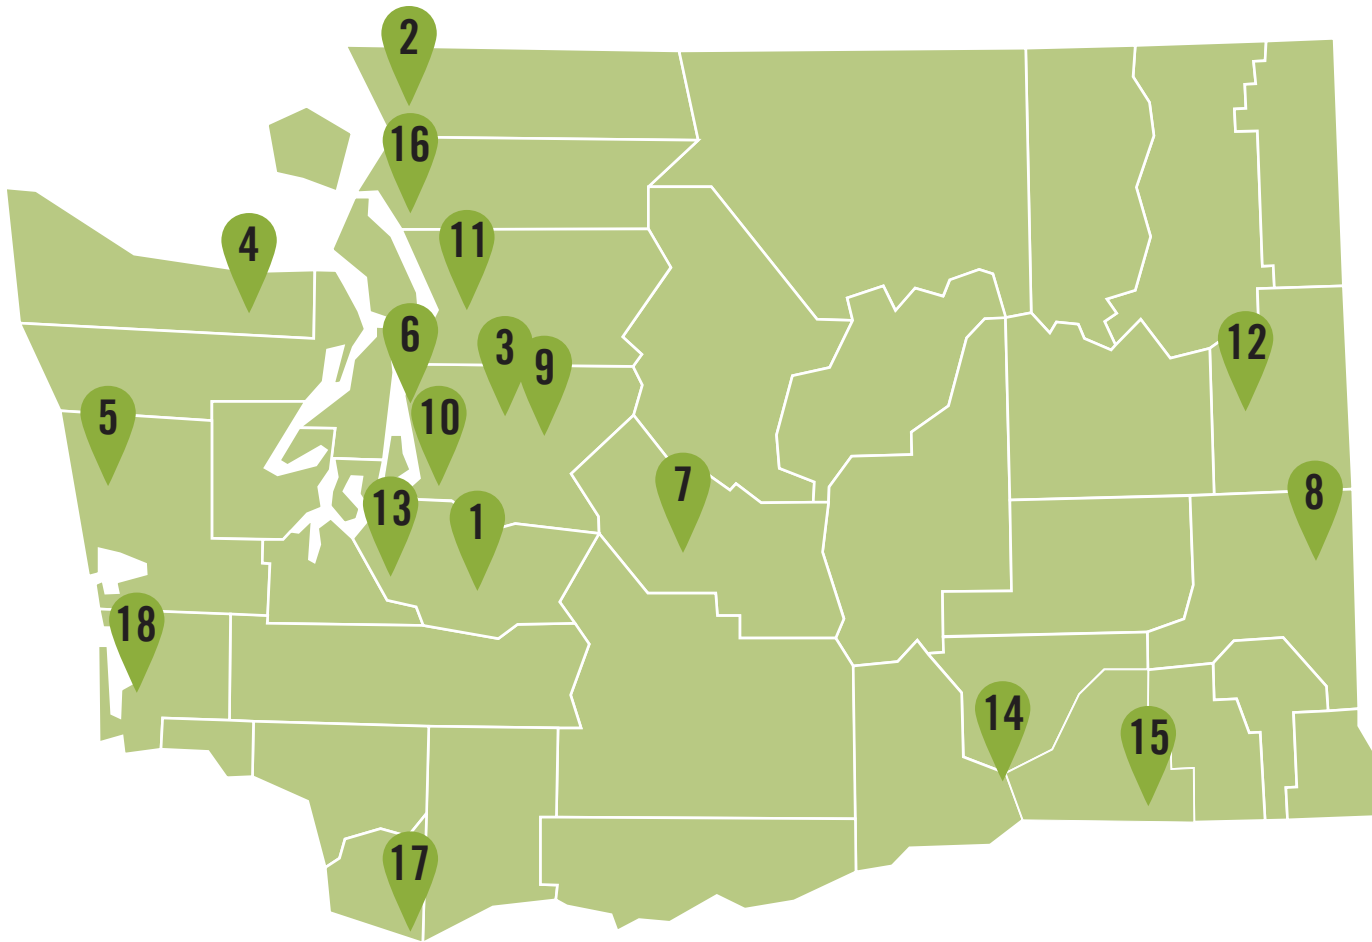

WASHINGTON STATE Innovation Partnership Zones

- 1 AUBURN
Sustainable Industrial Redevelopment
- 2 BELLINGHAM
Clean Transportation, Renewable Energy
- 3 BOTHELL
Biomedical Manufacturing
- 4 CLALLAM COUNTY
Marine Energy
- 5 GRAYS HARBOR
Sustainable Advanced Manufacturing
- 6 KING COUNTY
Financial Services
- 7 KITTITAS COUNTY
Alternative Energy: Solar/Wind
- 8 PULLMAN
Clean IT, Smart Grid, Smart Farm
- 9 REDMOND
Interactive Media and Digital Arts
- 10 SEATTLE
Global Health
- 11 SNOHOMISH COUNTY
Aerospace
- 12 SPOKANE
Health Care, Energy Research
- 13 TACOMA
Urban Clean Water
- 14 TRI-CITIES
Clean Energy, Energy Storage, Smart Grid
- 15 WALLA WALLA
Wine and Hospitality, Water Management, Alternative Energy
- 16 Skagit Valley
Value-Added Agriculture
- 17 Vancouver Camas
Applied Digital Technology Accelerator
- 18 Willapa Harbor
Resource Utilization and Renewal